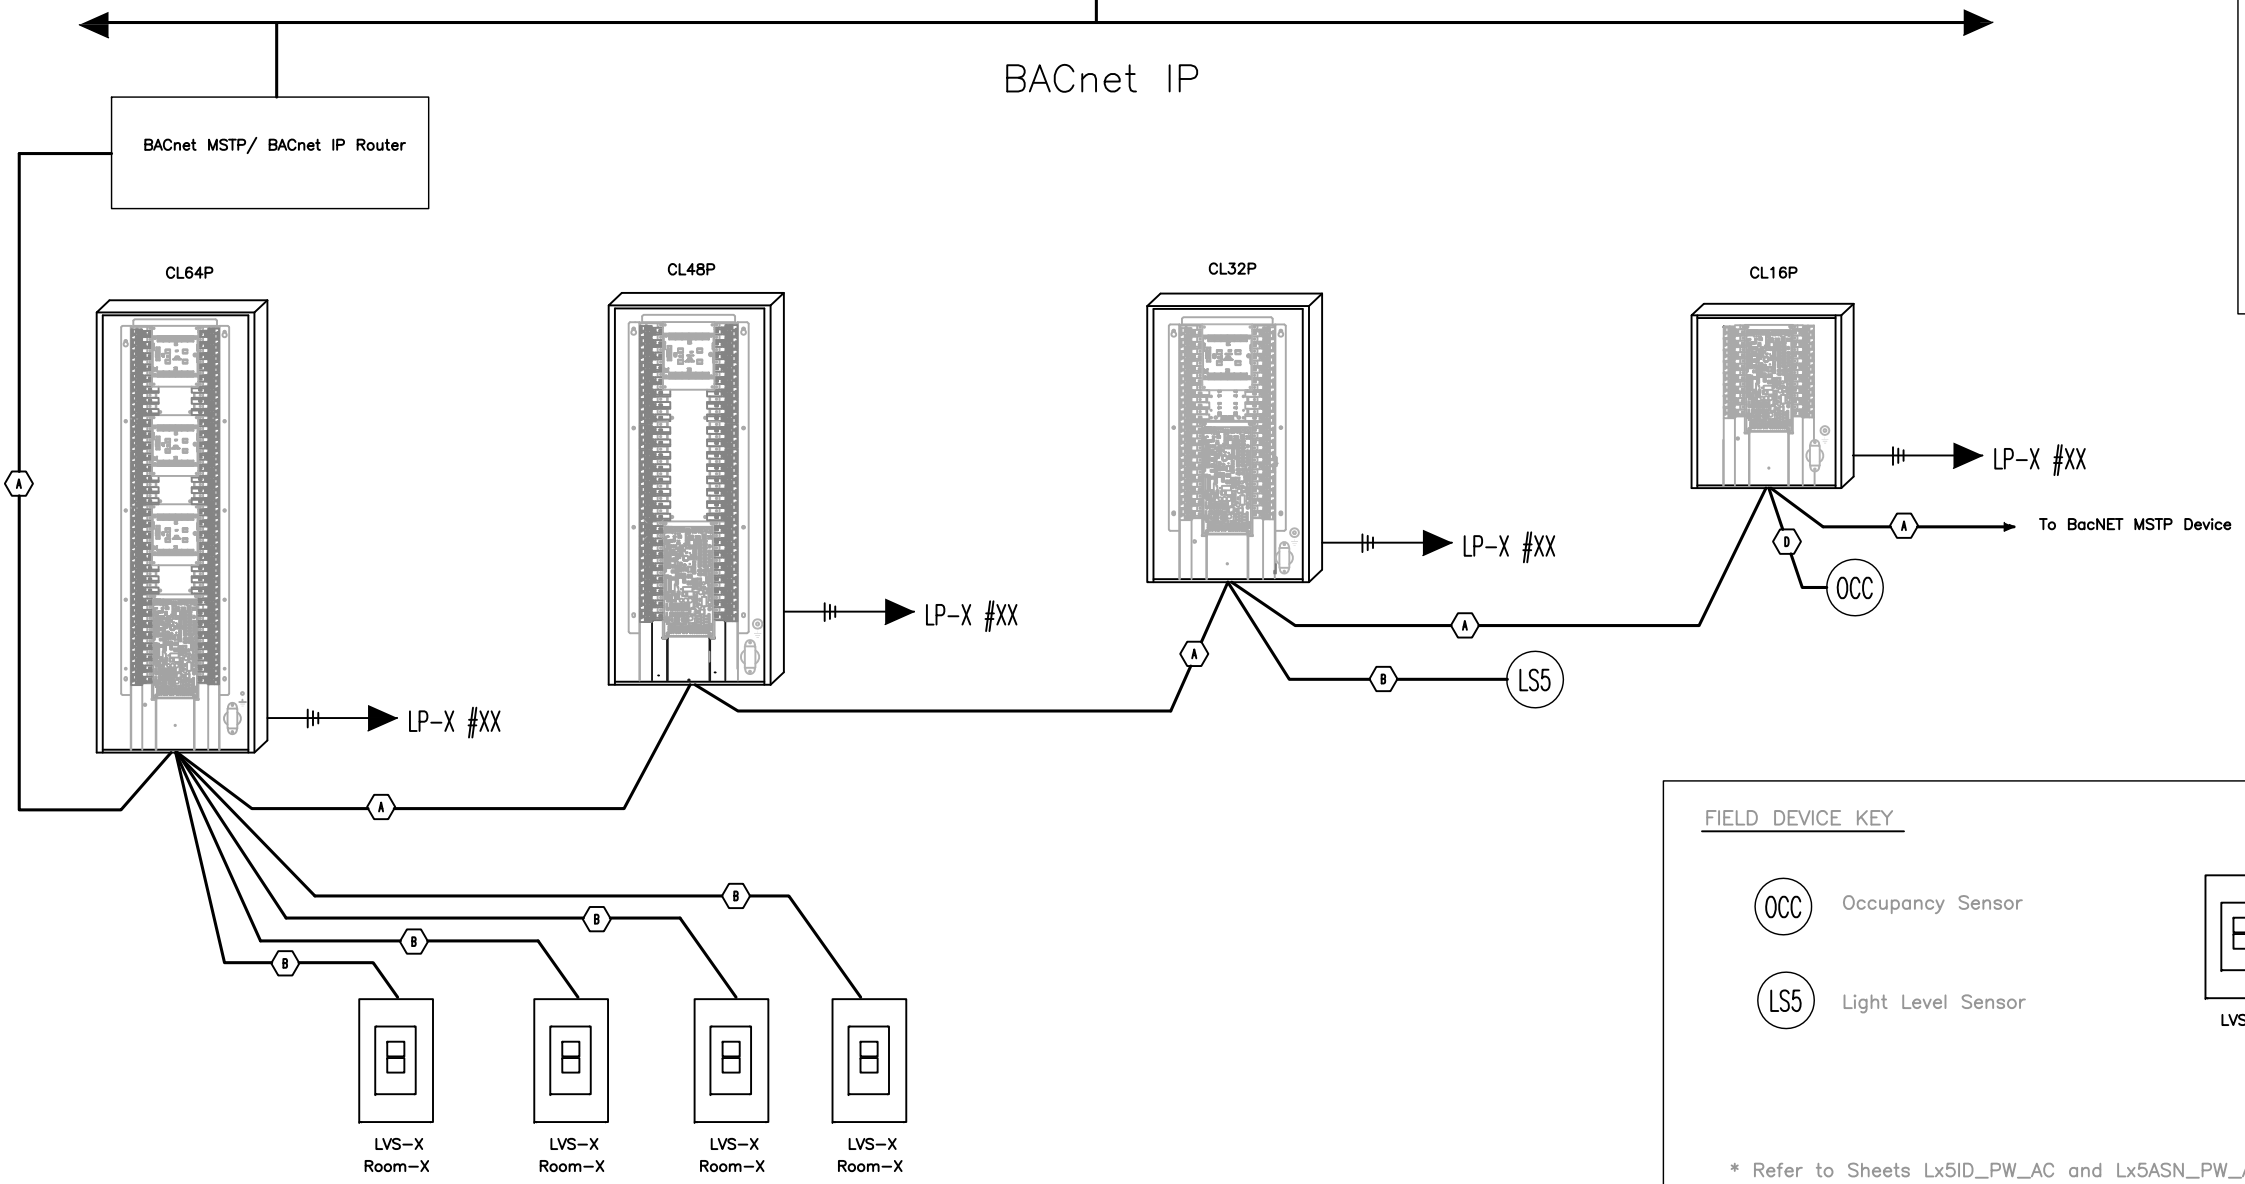

1 System Diagram Detail

BACnet IP

WIRING KEY

- Belden 8760 or Equal
RS-485 Network 4,000 feet
(1219.2 meters) maximum
- 18/3 Plenum Cable
- * Belden 1502P or Equal
- 18/4 Plenum Cable
2 - Control Power
2 - Dry Contacts (N.C.)
- (3) Line Voltage Wires

FIELD DEVICE KEY

- Occupancy Sensor
- Light Level Sensor
- Low Voltage Switch

* Refer to Sheets Lx5ID_PW_AC and Lx5ASN_PW_AC for Field Device details.

1800 Sandy Plains Ind. Pkwy., Suite 216
Marietta, Georgia 30066
Ph: 770-790-4880 Fax: 770-790-4883
<http://www.BRTINT.com>

Product: System One Line Detail

Engineered by: CCJ Date: 06/30/2010
Drawn by: CCJ
Checked by: RP

Rev.	Date	By	Description	Sheet
				CL_SYS_ONE_LINE